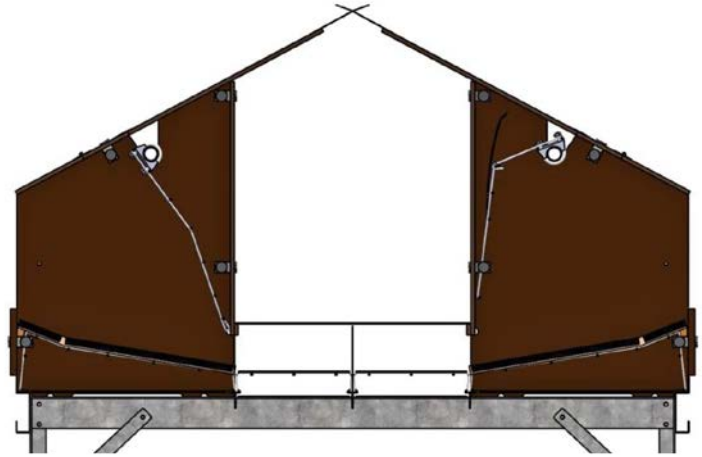

## Valego TDE Nest System

- Torque-Drive Expulsion (TDE) System
- Rear rollaway: 0.08 x 9.84 in.  
(2 x 250 mm) egg belt
- Egg belt: perforated or woven
- Expulsion panel: single or multiple
- Roof: single or multiple
- Nest section dimensions
  - TDE-43: 94.49 x 55.91 in.  
(2400 x 1420 mm)
  - TDE-49: 94.49 x 60.63 in.  
(2400 x 1540 mm)
- Nest space
  - TDE-43: 46.65 x 17.13 in., 3,193 in<sup>2</sup>  
(1185 x 435 mm, 2.06 m<sup>2</sup>)
  - TDE-49: 46.65 x 19.49 in., 3,643 in<sup>2</sup>  
(1185 x 495 mm, 2.35 m<sup>2</sup>)

## Valego RDE Nest System

- Rack-Drive Expulsion (RDE) System
- Panel follows the slope of the nest pad
- Rear rollaway: 0.08 x 9.84 in.  
(2 x 250 mm) egg belt
- Egg belt: perforated or woven
- Roof: single or multiple
- Nest section dimensions
  - RDE-49: 94.49 x 60.63 in.  
(2400 x 1540 mm)
- Nest space
  - RDE-49: 46.65 x 19.49 in., 3,643 in<sup>2</sup>  
(1185 x 495 mm, 2.35 m<sup>2</sup>)