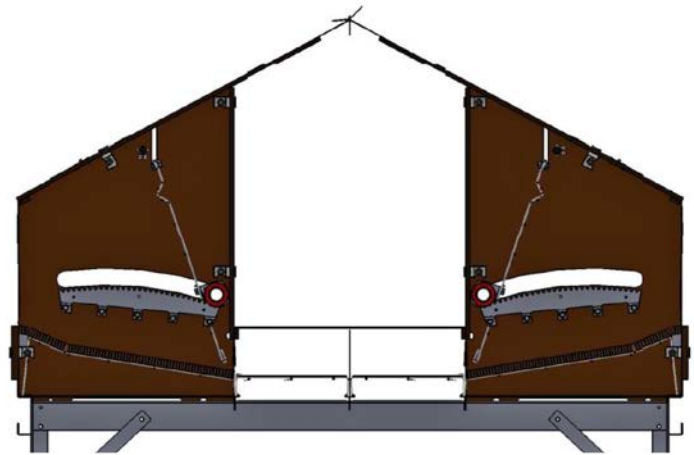

# Valego Breeder Nests

## Valego TDE Nest System

- Torque-Drive Expulsion (TDE) System
- Rear rollaway: 0.08 x 9.84 in.  
(2 x 250 mm) egg belt
- Egg belt: perforated or woven
- Expulsion panel: single or multiple
- Roof: single or multiple
- Nest section dimensions
  - TDE-43: 94.49 x 55.91 in.  
(2400 x 1420 mm)
  - TDE-49: 94.49 x 60.63 in.  
(2400 x 1540 mm)
- Nest space
  - TDE-43: 46.65 x 17.13 in., 3,193 in<sup>2</sup>  
(1185 x 435 mm, 2.06 m<sup>2</sup>)
  - TDE-49: 46.65 x 19.49 in., 3,643 in<sup>2</sup>  
(1185 x 495 mm, 2.35 m<sup>2</sup>)

## Valego RDE Nest System

- Rack-Drive Expulsion (RDE) System
- Panel follows the slope of the nest pad
- Rear rollaway: 0.08 x 9.84 in.  
(2 x 250 mm) egg belt
- Egg belt: perforated or woven
- Roof: single or multiple
- Nest section dimensions
  - RDE-49: 94.49 x 60.63 in.  
(2400 x 1540 mm)
- Nest space
  - RDE-49: 46.65 x 19.49 in., 3,643 in<sup>2</sup>  
(1185 x 495 mm, 2.35 m<sup>2</sup>)