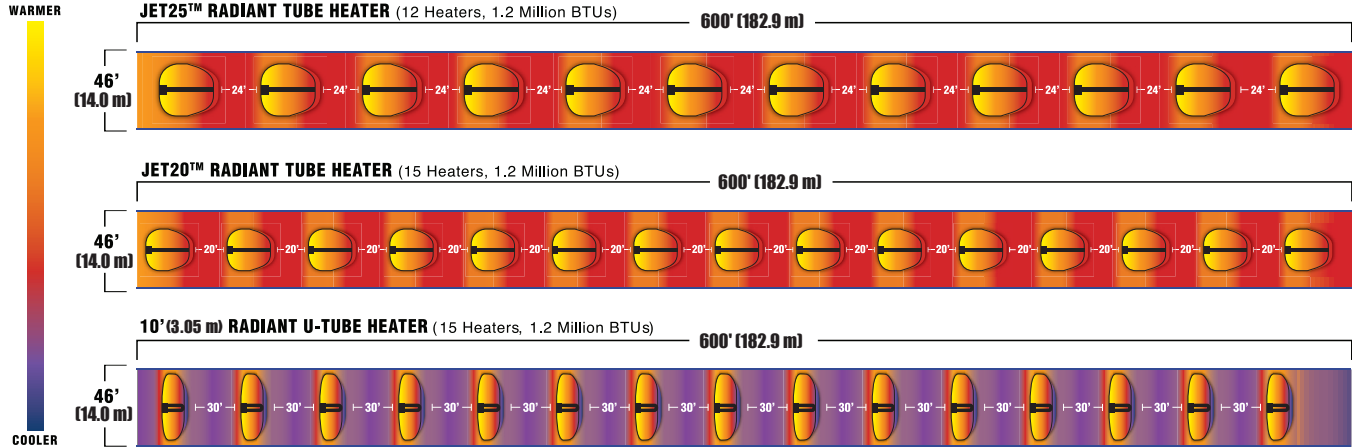

JET™ Series Radiant Tube Heaters

Let's grow together®

JET™ Heaters provide even heat along the full length of the house. With traditional 40- and 50-foot (12.19- and 15.24-meter) tube heaters, floor temperatures decline rapidly along the tube length, producing arrowhead-shaped floor heat patterns.