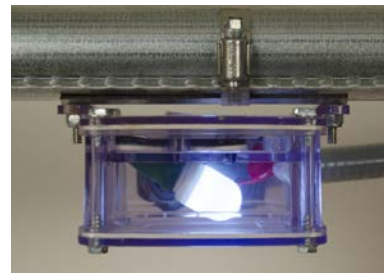

CHORE-TIME® Control Pan Light Attracts Birds to the Control Pans

Let's grow together™

Product Features

- Bright white light helps draw birds to the control pan.
- More feed gets eaten from the control pan by increasing bird activity there.
- Encouraging a higher rate of feed consumption from the control pan helps to ensure that feed is delivered to the rest of the line.
- 220 V AC light is powered by the control pan's power unit and remains lit whenever the timer activates the feeder. (With ad lib feeding, the pan light remains lit 24 hours a day.)
- The pan light is easy to retrofit and can be mounted on any 1.75-inch (44 mm) diameter feeder line tube with 220 V AC power supply.
- Rugged, 9-watt LED bulb does not build up heat and is rated for long life without the hassle of frequently replacing burned out bulbs.
- Light kit includes all components needed for installation.

Chore-Time's Feeder Control Pan Light attracts birds to the control pan. Available for the REVOLUTION® Feeder (shown) and other Chore-Time® Feeders. Can also be retrofitted to a variety of feeding systems.