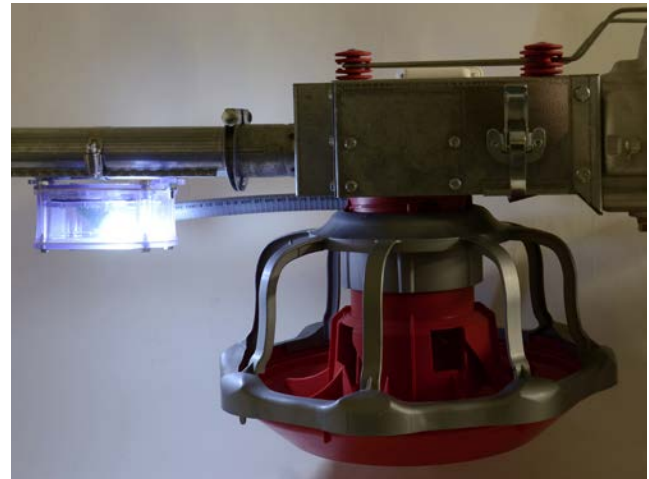

CHORE-TIME® Control Pan Light Attracts Birds to the Control Pans

Let's grow together™

Product Features

- Bright white light helps draw birds to the control pan.
- More feed gets eaten from the control pan by increasing bird activity there.
- Encouraging a higher rate of feed consumption from the control pan helps to ensure that feed is delivered to the rest of the line.
- 220 V AC light is powered by the control pan's power unit and remains lit whenever the timer activates the feeder. (With ad lib feeding, the pan light remains lit 24 hours a day.)
- The pan light is easy to retrofit and can be mounted on any 1.75-inch (44 mm) diameter feeder line tube with 220 V AC power supply.
- Rugged, 9-watt LED bulb does not build up heat and is rated for long life without the hassle of frequently replacing burned out bulbs.
- Light kit includes all components needed for installation.

Chore-Time's Feeder Control Pan Light attracts birds to the control pan. Available for the REVOLUTION® Feeder (shown) and other Chore-Time® Feeders. Can also be retrofitted to a variety of feeding systems.