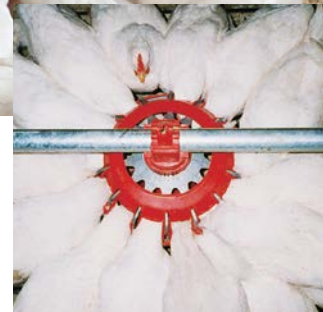

ULTRAPAN® and ULTRAFLO® Breeder Feeders

Let's grow together.

Pan and Trough Options for Feeding Breeders

ULTRAPAN® Feeder Offers Pan Feeding Benefits for Pullets and Breeders

- Feeder loop stays filled with feed for immediate delivery of feed to every bird at every feeding.
- Uniform, unpicked-over feed rations lead to better bird condition and uniformity.
- Each corrosion-proof plastic feeder incorporates feed-saving features and 14 openings to provide more eating space per bird than with chain feeders.
- Birds have less eating-time stress and can move easily to feed and water without the restriction of movement you get with a chain.
- Birds are not exposed to moving parts of equipment.
- Every day feeding is easily accomplished.

Chore-Time's ULTRAPAN® Feeder for Pullets and Breeders is available with an adjustable hen-only grill (above) or a snap-on option (shown at right).

Reliable Bin Scales

Chore-Time's REVOLUTION® Rooster Feeder

ULTRAFLO® Feeder Is a Trough Feeder Alternative to Chain Feeders for Breeders

- Fast feed delivery of 100 feet (30.5 m) per minute means no birds can eat until all birds can eat, eliminating competition, stress and picking over of feed.
- Auger flightings act as a grid to prevent raking and wasting feed while trough shape provides a natural "feed catch zone" for even greater feed savings.
- Feed savings and low horsepower requirements result in lower overall operating costs.
- System is easy to program and operate, with no corner units or links to cause breakdowns.
- The rotating action of the feeder's auger helps maintain an absolute mix of feed components for a direct "bin-to-bird" feed ration.

Chore-Time's ULTRAFLO® Breeder Feeding System quickly and reliably delivers uniform feed to every breeder hen. A variety of grill spacings and profiles is available to prevent males from eating the hens' ration.