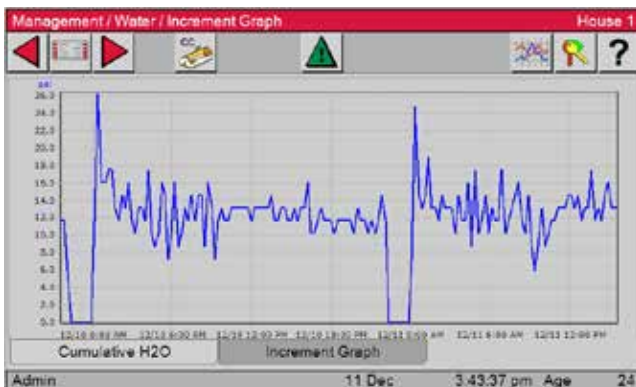

CHORE-TRONICS® Monitoring Sensors Offer Extra Management Capabilities

Let's grow together®

CHORE-TRONICS® Feeder Line Run-Time Monitor

- Can be connected to every feeder line in a house to track daily run time per line and to build a database of information for diagnosing and solving feed distribution problems.
- Use a CHORE-TRONICS® Control with up to 12 run-time monitors to track feeder line operation directly on the Control or remotely using C-CENTRAL™ Software.

Water Consumption Tracking

- Chore-Time's water meter provides accurate daily consumption rates to help in evaluating growth performance and in identifying potential problems.
- Keep track of total water consumption as well as incremental consumption throughout the day.
- Use multiple water meters to track water consumption in various areas in the house and/or to track evaporative cooling system water use.
- Use graphing on your CHORE-TRONICS® Control and C-CENTRAL™ Software to see water consumed every hour and total water consumption.

Cumulative and Incremental Water Consumption Graphs

Chore-Time's Air Speed Meter

- Manage and monitor tunnel fan operation with Chore-Time's Air Speed Meter.
- Dependably measures air flow greater than 125 feet per minute (0.635 m/s).
- Unit is easy to install and low maintenance.

CHORE-TIME® CO₂ Monitor

- Constantly monitor and measure CO₂ levels in the house.
- Measurement range of 0 to 5000 ppm.
- Manually adjust settings based on readings.
- With C-CENTRAL™ Professional Software, user can chart levels throughout the day to make management decisions.
- Replaceable sensor and filter combination.