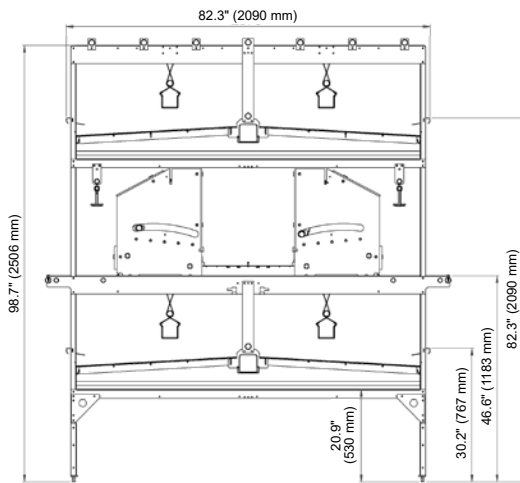

### Valego Integrated Nests

- Rack-Drive (RDE) Expulsion systems
- Quick and easy assembly with smart Click & Fix system
- Walls and roofs from durable film-faced plywood
- Self-cleaning AstroTurf® nest pads
- Egg belt options: 1 x 19.7-inches (500-mm) or 2 x 9.8-inches (250-mm)

## Configurations

- VIKE-2
  - 2 manure belt tiers and 1 nest tier
  - Width: 71.9, 82.3, 102.8 inches (1825, 2090, 2610 mm)
- VIKE-5
  - 2 manure belt tiers and 1 nest tier
  - Upper tier 71.9 inches (1825 mm) and lower tier 102.8 inches (2610 mm) in step configuration