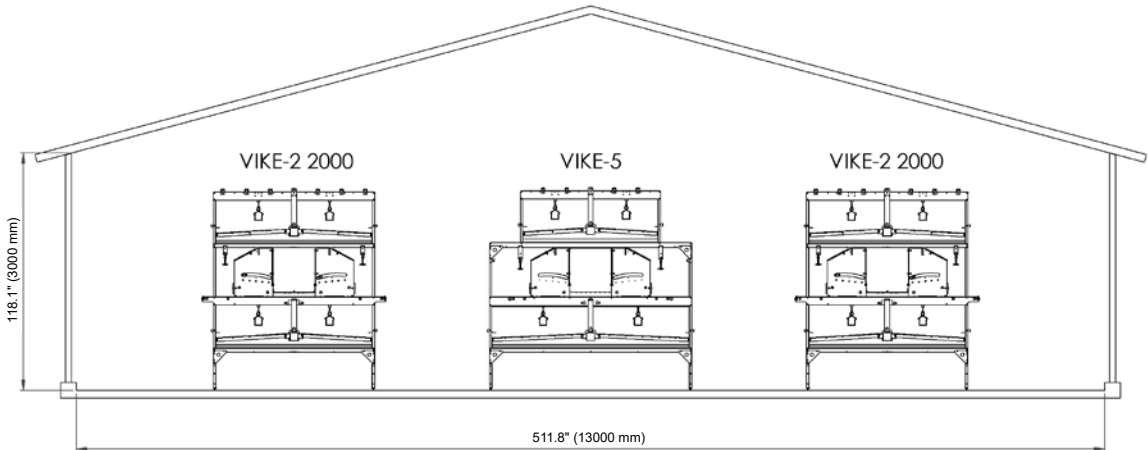

VIKE-2

VIKE-5 Step

Combine different VIKE configurations for optimal poultry house layout

Let's grow together®

www.choretime.com

Chore-Time is a division of CTB, Inc.
A Berkshire Hathaway Company

Find your authorized independent distributor at choretime.com/distributor

Chore-Time
Milford, Indiana USA
info@choretime.com

Chore-Time Europe Sp. z o.o.
Strykowo, Poland
info@choretime.pl

Chore-Time Europe B.V.
Panningen, Netherlands
info@choretime.nl

Volito B.V.
Veenendaal, Netherlands
info@choretime.nl