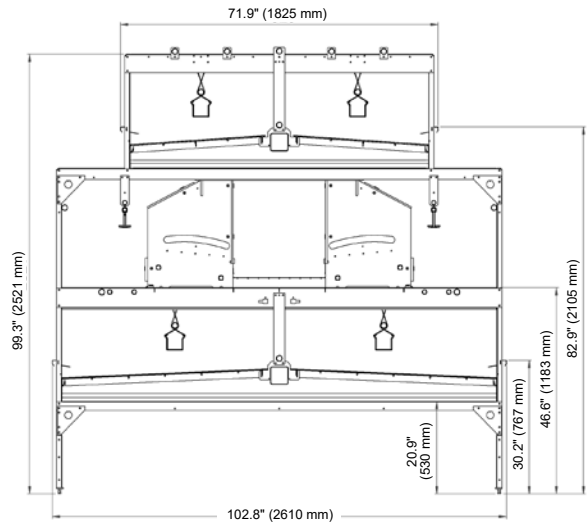

VIKE Aviary

Configurations

- VIKE-2
  - 2 manure belt tiers and 1 nest tier
  - Width: 71.9, 82.3, 102.8 inches (1825, 2090, 2610 mm)
- VIKE-5
  - 2 manure belt tiers and 1 nest tier
  - Upper tier 71.9 inches (1825 mm) and lower tier 102.8 inches (2610 mm) in step configuration

Combine different VIKE configurations for optimal poultry house layout

Let's grow together®

www.choretime.com

Chore-Time is a division of CTB, Inc.
A Berkshire Hathaway Company

Find your authorized independent distributor at choretime.com/distributor

Chore-Time
Milford, Indiana USA
info@choretime.com

Chore-Time Europe Sp. z o.o.
Strykowo, Poland
info@choretime.pl

Chore-Time Europe B.V.
Panningen, Netherlands
info@choretime.nl

Volito B.V.
Veenendaal, Netherlands
info@choretime.nl