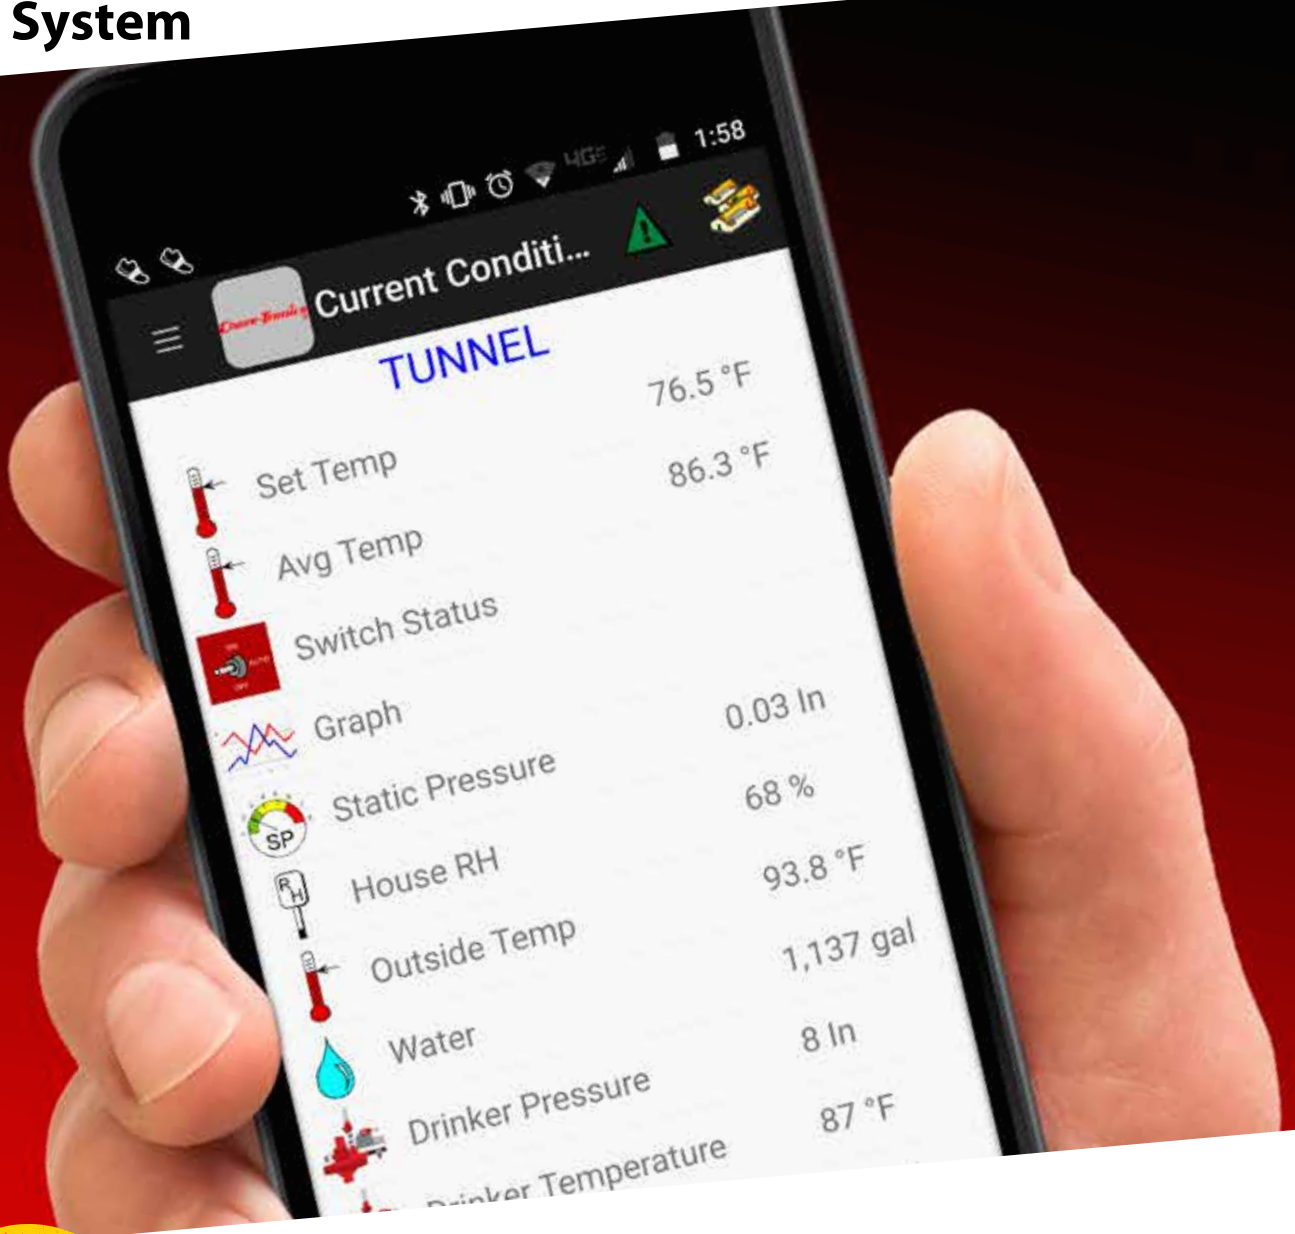

TAKE CONTROL ANYWHERE

Let's grow together®

With the CHORE-TRONICS®
Mobile App and BROADCASTER™
Alert System

Count on Chore-Time for
experience, reliability,
performance and confidence.

You Are in the Know and in Charge at All Times

Get remote control of poultry house fan speeds, sprinkler zones, drinking water levels and more with the CHORE-TRONICS® Mobile App. Add our BROADCASTER™ Alert System, and you will be quickly notified of alarms from your control system. Notifications are sent directly to your mobile or landline phone.

CHORE-TRONICS® Mobile Solutions Put You In Complete Control

CHORE-TRONICS® Mobile App

Control your poultry houses from anywhere with the Chore-Time CHORE-TRONICS® Mobile App for your Apple® iOS or Android™ mobile phone or tablet. It is also available for devices using the Windows 10 operating system. The app uses a mobile server to communicate with your house control system whenever you need information, wherever you go.

Current Conditions

The current conditions screen gives you instant visibility of critical information in all of your houses. You can monitor all settings and make adjustments on the fly. Examples of settings include: