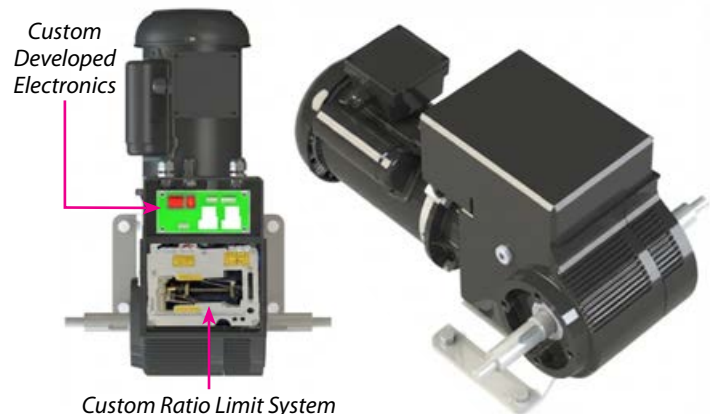

Let's grow together®

www.choretime.com

Chore-Time is a division of CTB, Inc.
A Berkshire Hathaway Company

Find your authorized independent distributor at choretime.com/distributor

Chore-Time
Milford, Indiana USA
info@choretime.com

Chore-Time Europe Sp. z o.o.
Strykowo, Poland
info@choretime.pl

Chore-Time Europe B.V.
Panningen, Netherlands
info@choretime.nl

Chore-Time Ede B.V.
Ede, Netherlands
info@choretime.pl